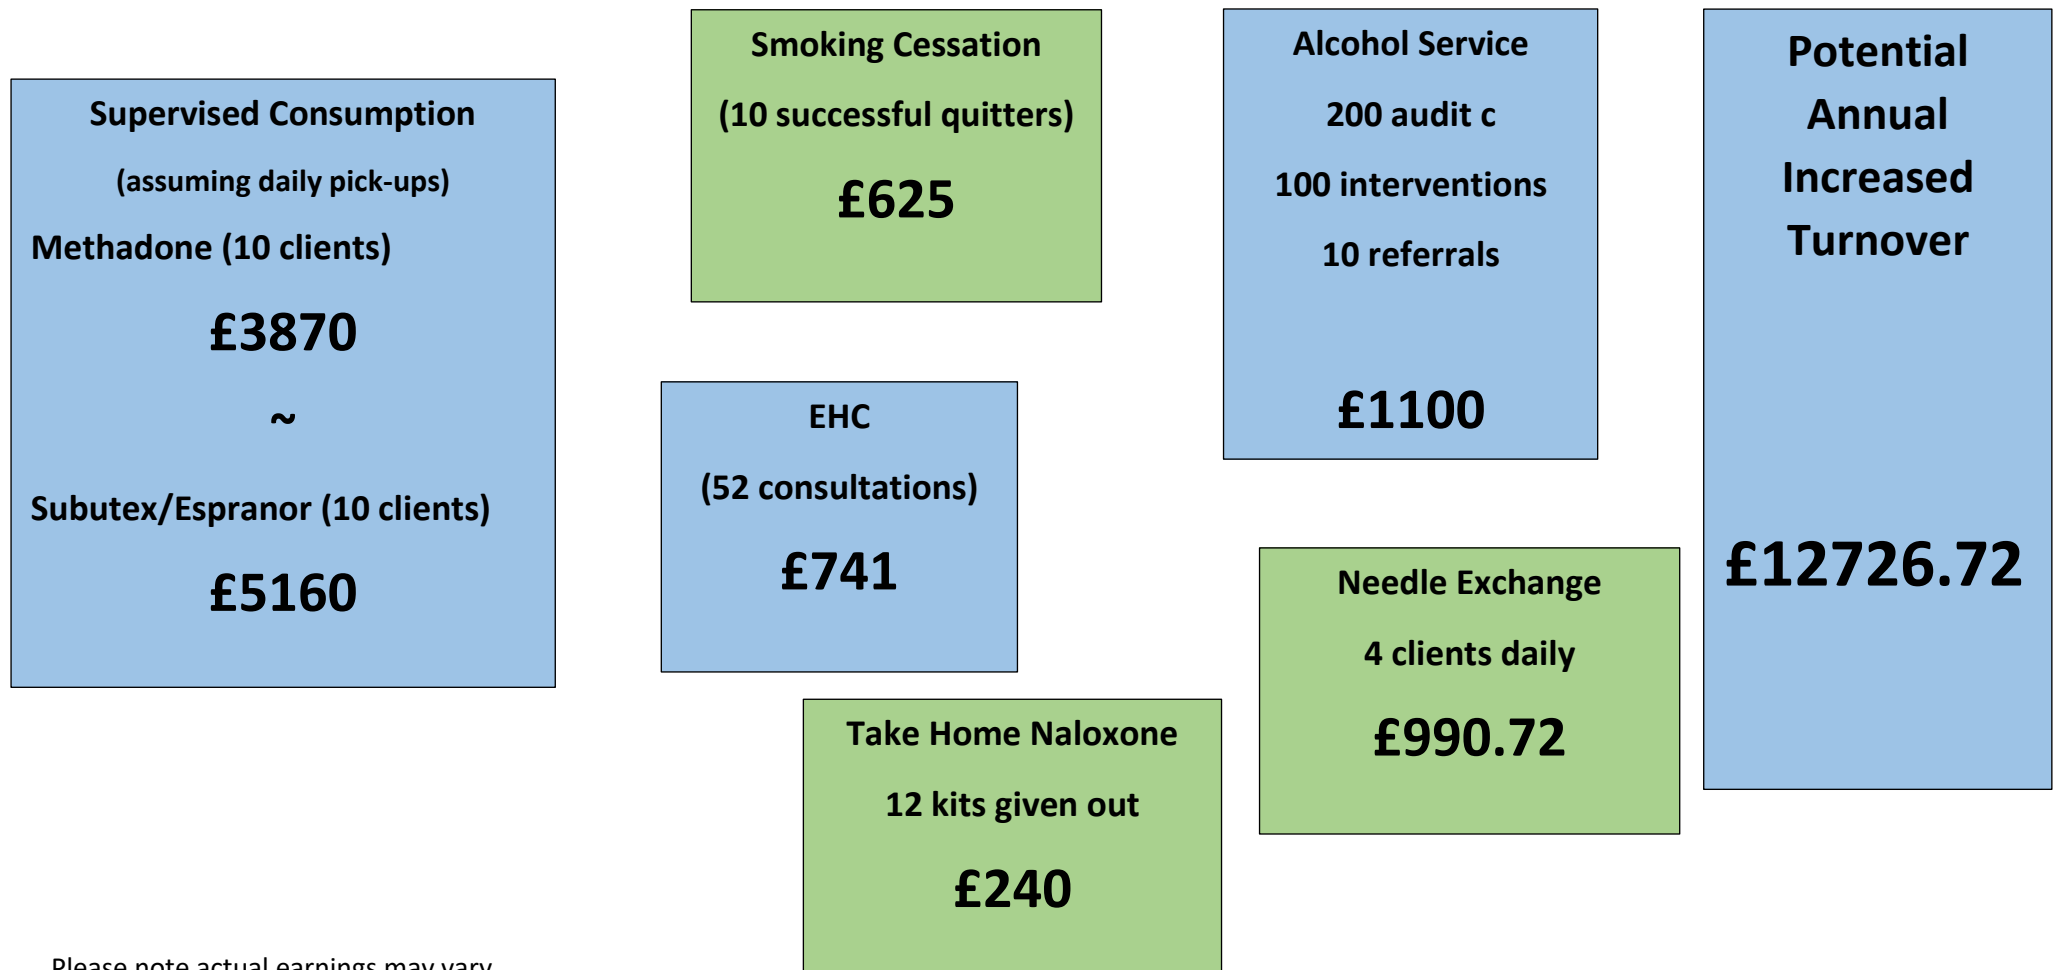

# By Signing Up To Locally Commissioned Services You Can Potentially Increase Your Annual Turnover By:

Please note actual earnings may vary.

These figures are based on certain assumptions if you would like more details please contact the support officer on 07432421630 or supportofficer@cambslpc.org.uk